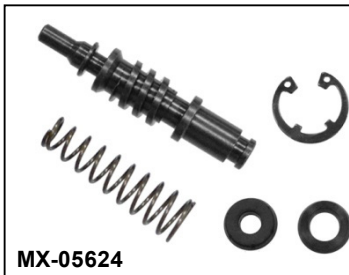

PSYCHIC MX® FRONT MASTER CYLINDER REBUILD KIT

- Each Kit Contains All Necessary Components To Rebuild A Master Cylinder
- Produced To Meet Or Exceed Oem Specifications
- Applications Cover Most Popular Models

MODEL	YEAR	FRONT	REAR
HONDA			
CR80R	1996-99	MX-05605	AT-05853
	2000-02	MX-05604	AT-05853
CR85R	2003-07	MX-05604	AT-05853
CR125	1986-89	MX-05605	
	1990-99	MX-05605	AT-05853
	2000-07	MX-05604	
CRF125F	2014-16	MX-05624	
CRF150F	2003-17	MX-05624	
CRF150R	2007-17	MX-05604	
CRF230F	2003-17	MX-05624	
CR250	1987-99	MX-05605	
CR250R	1986	MX-05605	
	1987-01		AT-05853
CRF250R	2004-06	MX-05604	
	2007-17	MX-05623	
CRF250X	2004-15	MX-05604	
CRF250L	2013		AT-05853
XR250R	1990-95		AT-05853
XR250R	1996-99	MX-05605	
	2000-04	MX-05604	
XR350R	1985	MX-05605	
XR400R	1996-99	MX-05605	
XR400R	1996-04		AT-05853
XR400R	2000-03	MX-05604	
CRF450R	2002-06	MX-05604	
	2007-16	MX-05623	
CRF450X	2005-15	MX-05604	
CR500R	1986-99	MX-05605	
	2000-01	MX-05604	
	1987-01		AT-05853
XR600R	1985	MX-05605	
	1993-97		AT-05853
XR650R	2000-07	MX-05604	AT-05853
XR650L	1993-97	MX-05622	AT-05853
	1998-16	MX-05622	
KAWASAKI			
KX80	1988-93	MX-05612	
	1994-96	MX-05613	
	1997-00	MX-05614	